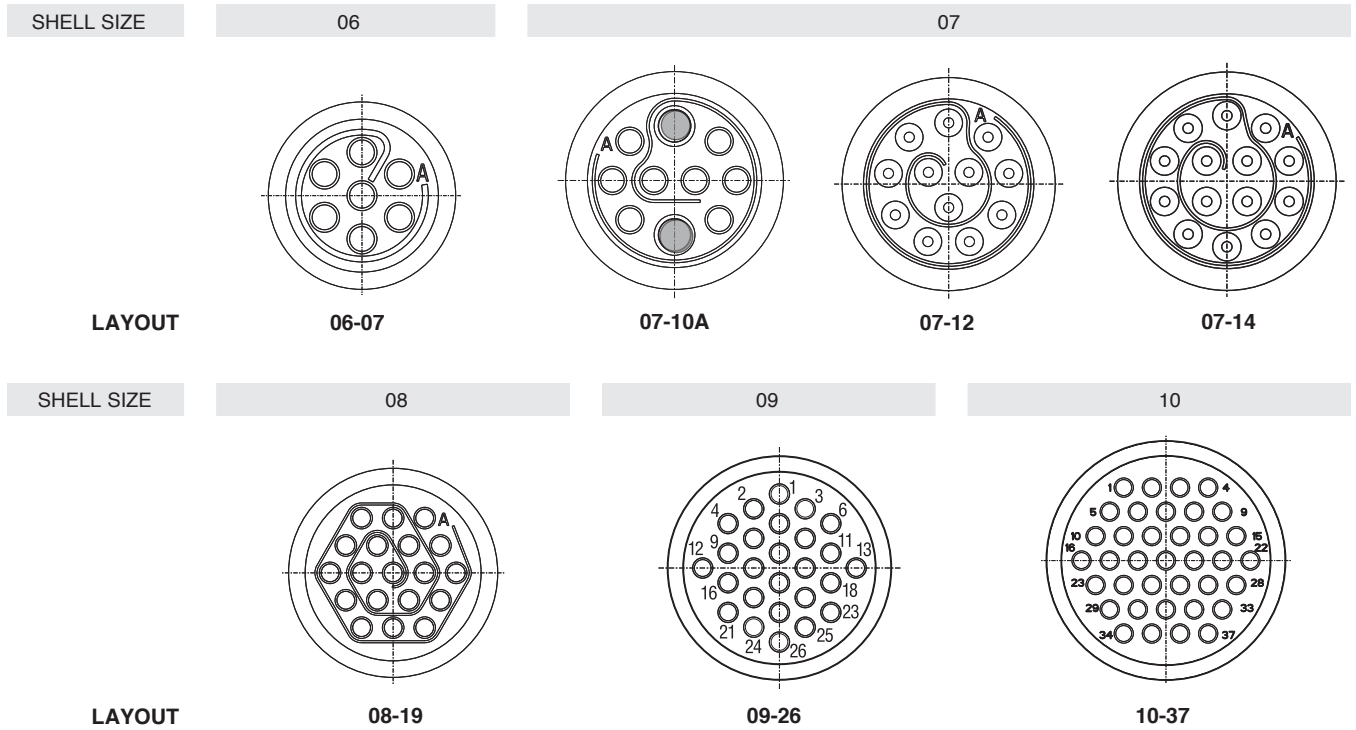

INSERT ARRANGEMENTS REAR VIEW OF THE PLUG

○ 23AWG contacts
● 20AWG contacts

PLUG AND RECEPTACLE KEYWAY ORIENTATION

KEYWAY ORIENTATION LETTER	PLUG KEYWAY ORIENTATION	RECEPTACLE KEYWAY ORIENTATION	KEYWAY ORIENTATION LETTER	PLUG KEYWAY ORIENTATION	RECEPTACLE KEYWAY ORIENTATION
N			C		
A			D		
B					